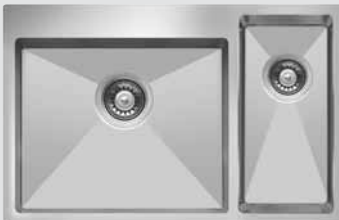

ITEM NO
H3105186R10D

Overall Size 860 x 510
Bowl Size 540 x 410
270 x 480
Sinks Depth 203
Thickness 1 mm
Cabinet Size 900 mm
Surface Polished

CRUX